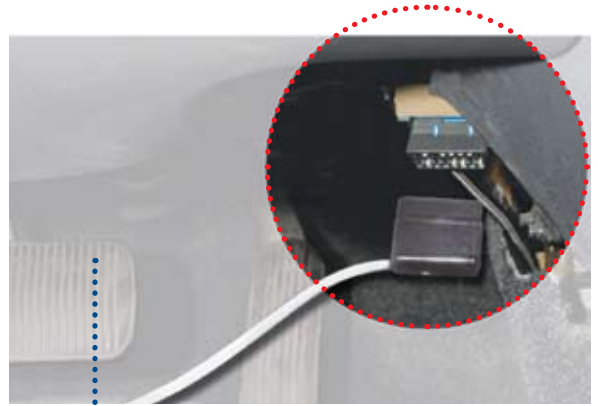

# CAN/VSS Adapter Cable

*Get VSS advantages without VSS installation challenges with Stalker's CAN/VSS Adapter.*

- SUPPLIES THE POWER AND GROUND
- INSTANTLY STEERS PATROL SPEED
- AUTOMATIC MOVING/STATIONARY SWITCHING
- SHADOWING VIRTUALLY ELIMINATED
- PATROL SPEED COMBINING VIRTUALLY ELIMINATED
- WEATHER EFFECTS DRAMATICALLY REDUCED

*Skip VSS installation  
with Stalker's CAN/VSS  
Adapter.*

***Moving the radar from one vehicle to another is simple – JUST UNPLUG and PLUG.***

*Unlike connecting to the  
vehicle's VSS, which can  
be a challenge to locate,  
the OBD-II diagnostic  
connector is easy to find  
and takes only seconds  
to connect.*

Traditionally, the VSS signal has been generated mechanically inside the transmission assembly.

The CAN/VSS Adapter is used to generate a Vehicle Speed Sensor (VSS) signal in late-model vehicles. The CAN/VSS Adapter queries the vehicle speed from the vehicle's computer through the OBD-II diagnostic connector and generates VSS pulses for the radar.

Power and ground are also supplied through the CAN/VSS Adapter. And you'll have all of the advantages of traditional VSS, plus:

- Low speed combining effects virtually eliminated.
- When stationary, Moving mode "false" patrol speed is eliminated.
- Instantly acquires and tracks patrol speeds from 1-200 mph while switching in and out of hold.