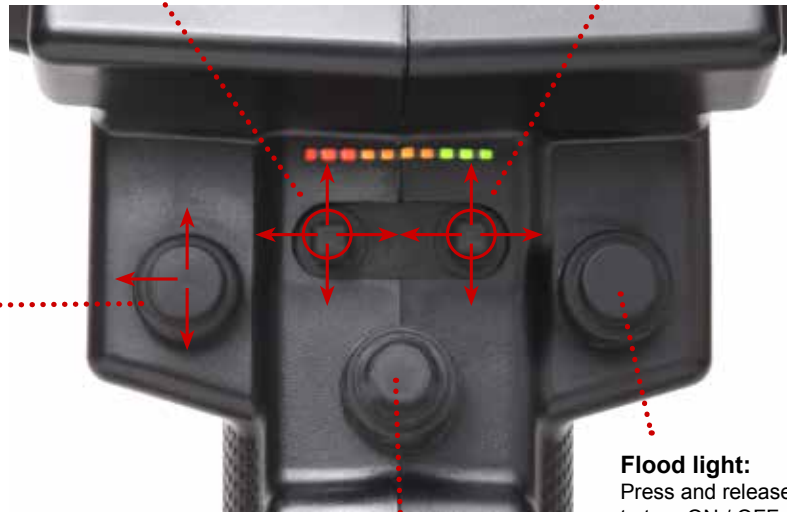

**Image adjust:**

Press IN on LEFT joystick then LEFT or RIGHT

**Record Mode:**

Press the RIGHT joystick to the RIGHT to start and stop a video recording

**Menu Mode:**

Press and hold LEFT joystick UP for 5 seconds to enter Menu mode

**Image Capture:**

Press RIGHT joystick to the LEFT to take a snapshot

**T5 Thermal Color Palette (on color model) and Camera Select Switch:**

**Camera Select:**

Press DOWN to toggle between the Thermal and CCD cameras.

**Zoom:**

Press LEFT to toggle between 1X, 2X, and 4X Zoom when in Thermal Mode.

**Palette Select:**

Press UP to toggle between the 14 different color palettes when in Thermal Mode. The T5 Thermal boots up in the standard White Hot palette.