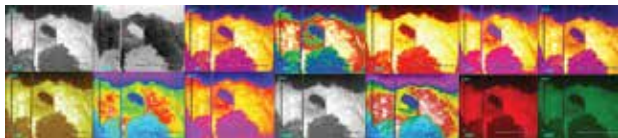

NOTE: The T5 Thermal has a recording time limit of one hour per video. After the hour is complete, the file is saved and a new recording starts immediately without any additional commands from the user.

StalkerRadar.com

STALKER®

Power to Enforce.

applied concepts, inc.
2609 Technology Drive ■ Plano, Texas 75074
972.398.3780 ■ Fax 972.398.3781

011-0175-00 Rev A

800-STALKER